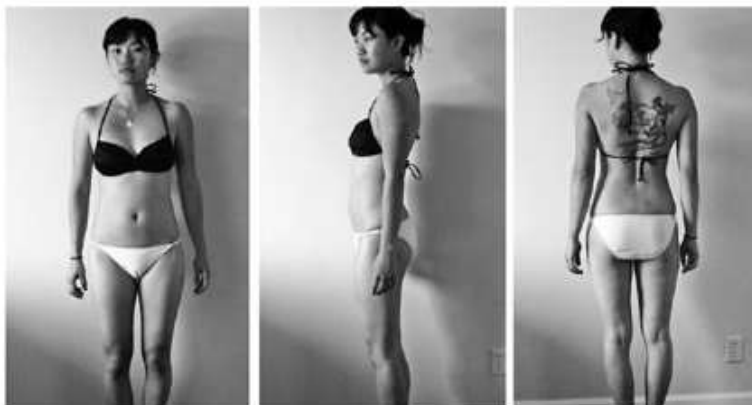

227 lbs., 39.8% bodyfat

Erin Rhoades 30% bodyfat, 25% bodyfat, 12% bodyfat

Julee 22% bodyfat (compare to Trevor or Nic in their 19–22% pics—the smooth appearance is similar)

**Andrea Bell 13.4% bodyfat**