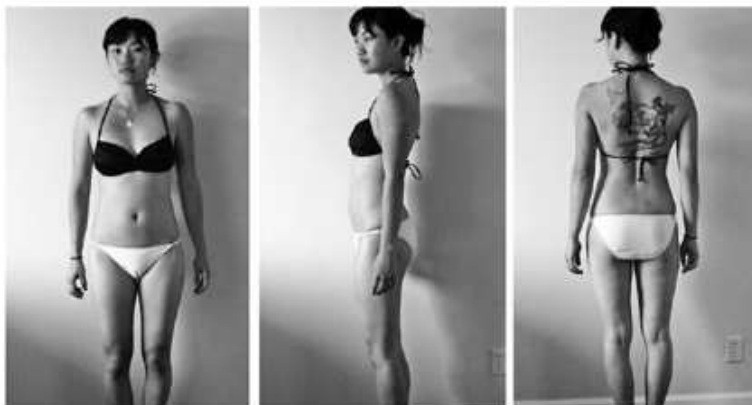

227 lbs., 39.8% bodyfat

Erin Rhoades 30% bodyfat, 25% bodyfat, 12% bodyfat

Julee 22% bodyfat (compare to Trevor or Nic in their 19–22% pics—the smooth appearance is similar)

Andrea Bell 13.4% bodyfat